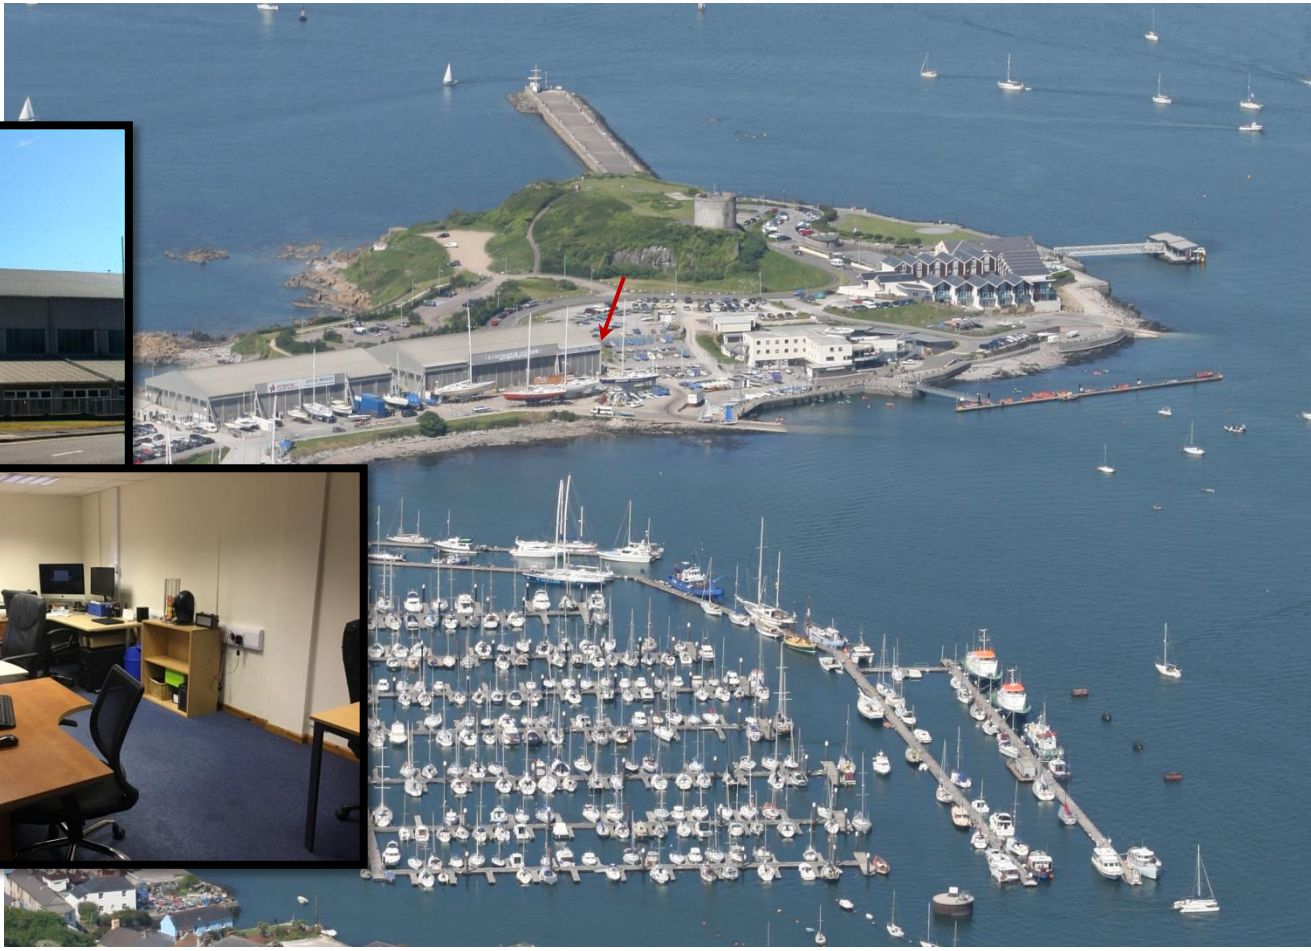

PROPERTY SCHEDULE UNITS (Unit 2, Office 5) (Western Hangar)

The friendliest marina, the most helpful staff

Plymouth Yacht Haven
Shaw Way
Mount Batten
Plymouth PL9 9XH
www.yachthavens.com

VHF Ch: 80
Tel: 01752 404231
Email: plymouth@yachthavens.com