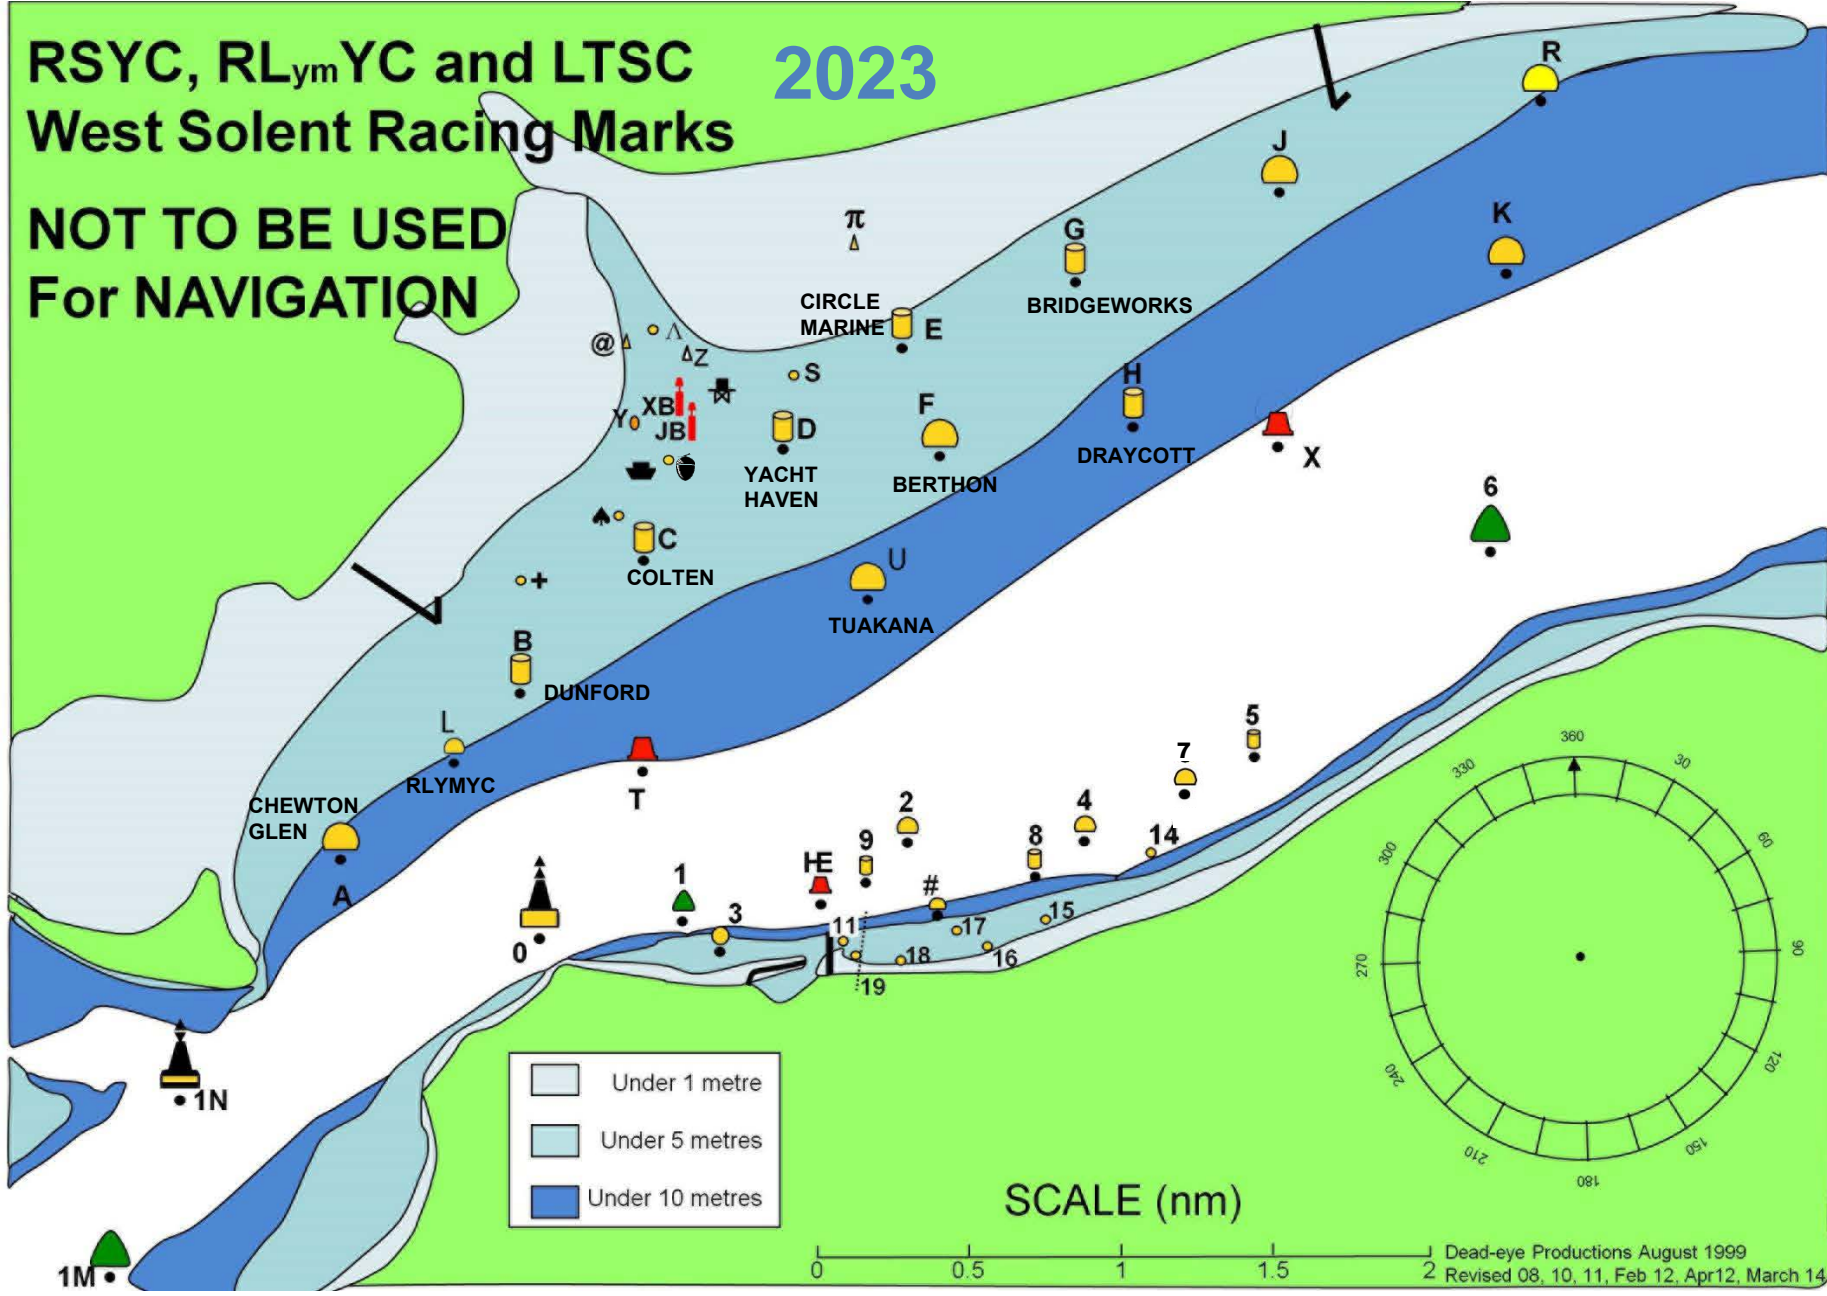

RSYC, RL_{ym}YC and LTSC West Solent Racing Marks 2023

**NOT TO BE USED
For NAVIGATION**

- A CHEWTON GLEN
- B DUNFORD
- + BHG
- ♣ SCOTT BAILEY
- C COLTEN
- @ WEST NIXOR BUILD
- D YACHT HAVEN
- XB CROSS BOOM
- ∧ EAST NIXOR BUILD
- E CIRCLE MARINE INS.
- π PYLEWELL INNER
- F BERTHON
- G BRIDGEWORKS
- H DRAYCOTT
- J SOWLEY
- K COWES RADIO
- L RL_{ym}YC
- R POWDER BYRNE
- S SANDERS SAILS
- T LYMINGTON BANK
- U TUAKANA
- X SOLENT BANK
- Y BLACK & ORANGE
- Z BLACK & WHITE
- 1 BLACK ROCK
- 2 CHARLES STANLEY
- 3 YARMOUTH
- 4 FOLKBOATS
- 5 CALDWELLS ESTATE
- 6 HAMPSTEAD LEDGE
- 7 GENERATION
- 8 HARWOODS
- 9 RIVER YAR
- BOATYARD

Under 1 metre
Under 5 metres
Under 10 metres

SCALE (nm)

Dead-eye Productions August 1999
Revised 08, 10, 11, Feb 12, Apr 12, March 14

MARK 1	P/S	MARK 2	P/S	MARK 3	P/S
MARK 4	P/S	MARK 5	P/S	MARK 6	P/S
MARK 7	P/S	MARK 8	P/S	MARK 9	P/S

- ♣ OAKHAVEN
- # TOWERS
- Gate
- ♣ LTSC Baverstock
- ♣ RL_{ym} Starting Platform
- HE EAST FAIRWAY BUOY
- M Movable Mark – Orange
- N Movable Mark – Black
- P Movable Mark – Blue
- Q Movable Mark - Yellow