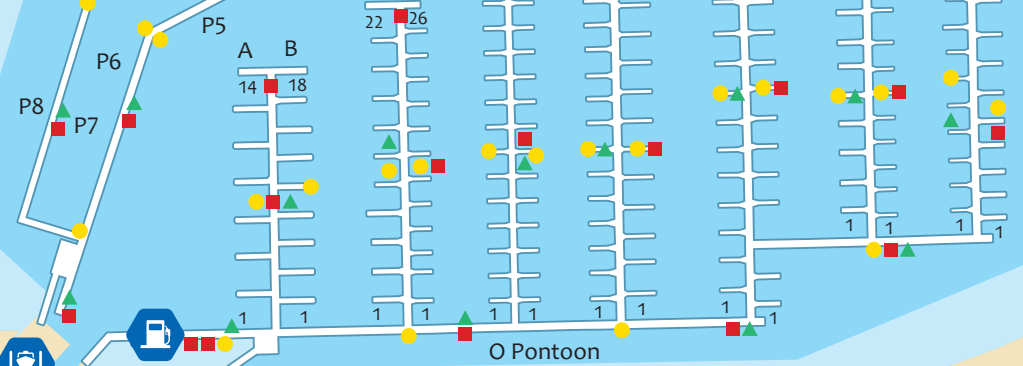

Water Taxi to Plymouth Barbican

Public Slipway

Turnchapel Wharf

Entrance

Unit 2 Offices
 3
 11 Western Hanger
 10
 9
 8 Eastern Hanger
 7
 6

PYH Slipway

Boatyard

O Pontoon

Boringdon Road

Shaw Way

Shaw Way

Footpath to Turnchapel

St John's Road

Lawrence Road

Lawrence Road

Plymstock

Safety

- Lifebelt/Lifebuoy
- Fire Extinguisher
- Safety Ladder

Plymouth Yacht Haven

- | | | | | | |
|--|-------------------------------|--|------------------------|--|------------------------------|
| | Marina Office | | Berth Holders Car Park | | Hoist Dock |
| | Washrooms | | Visitors Car Park | | Recycling and Waste Disposal |
| | The Bridge Bar and Restaurant | | Fuel | | South West Coast Path |